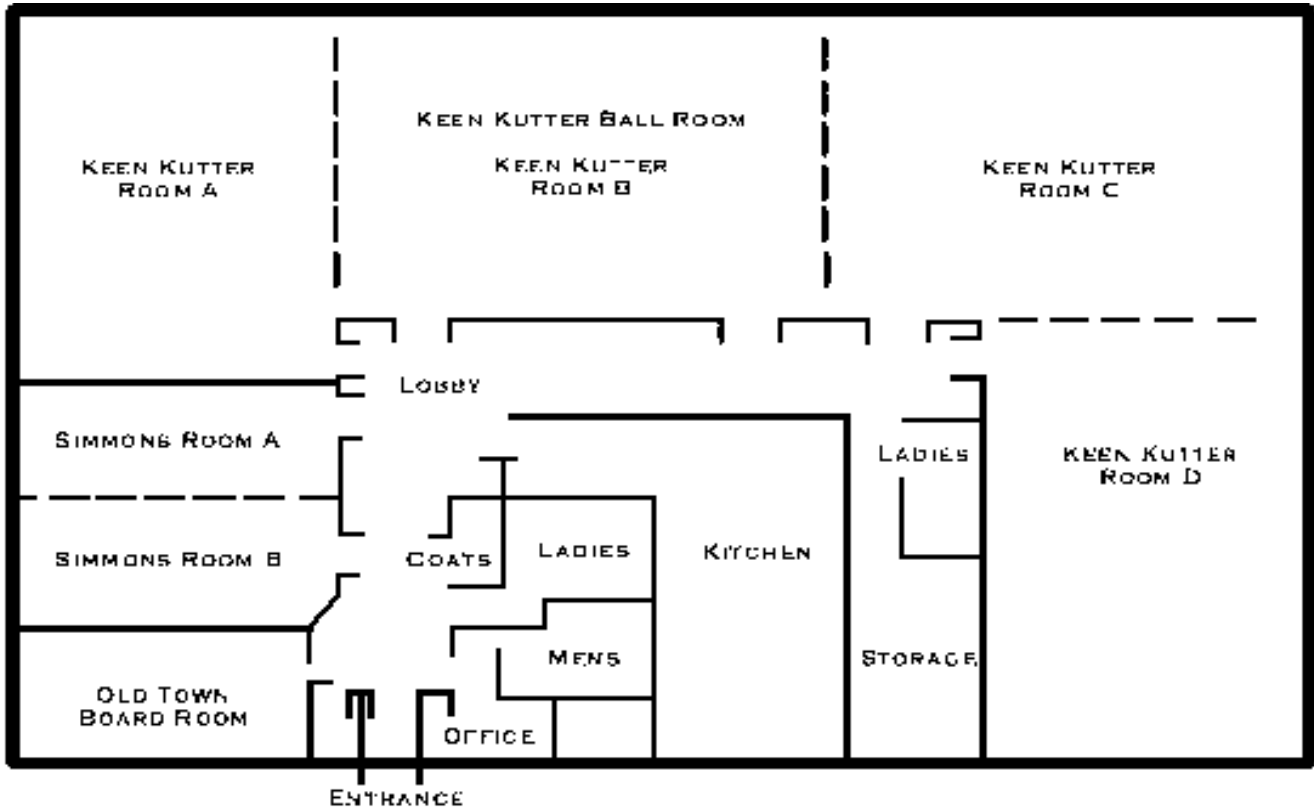

CONFERENCE CENTER FLOOR PLAN

Room	Sq. Ft.	Conference Style	Classroom	Theatre	U-Shape	Reception	Banquet
Board Room	500	15	N/A	N/A	N/A	N/A	N/A
Simmons A/ B	1050	30	30	70	24	100	50
Keen Kutter A	1700	50	50	160	32	175	96
Keen Kutter B	2185	60	60	170	35	200	96
Keen Kutter C	2175	50	50	170	35	200	96
Keen Kutter D	2150	60	60	170	35	200	96
Hotel Atrium	N/A	N/A	N/A	N/A	N/A	300	N/A